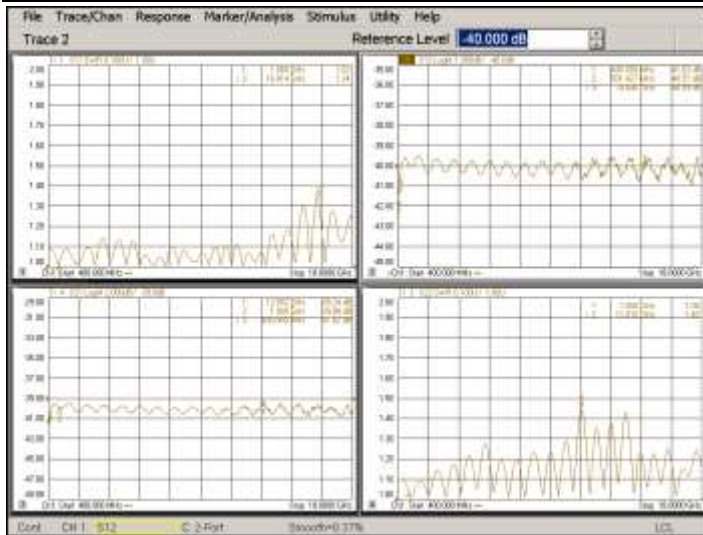

成都利德尔科技有限公司 ChengDu Leader Microwave Technology Co.,Ltd

电话: 028-65199117 传真: 028-65199116

<http://www.leadermicrowave.com> sales@leader-mw.com

TEL: +86-28-65199117 FAX: +86-28-65199116

Add: 中国 成都市成华区华翰路 89 号 610000

No.89,Huahan Road, chenghua Zone Chengdu, Sichuan China Zip Code:610000