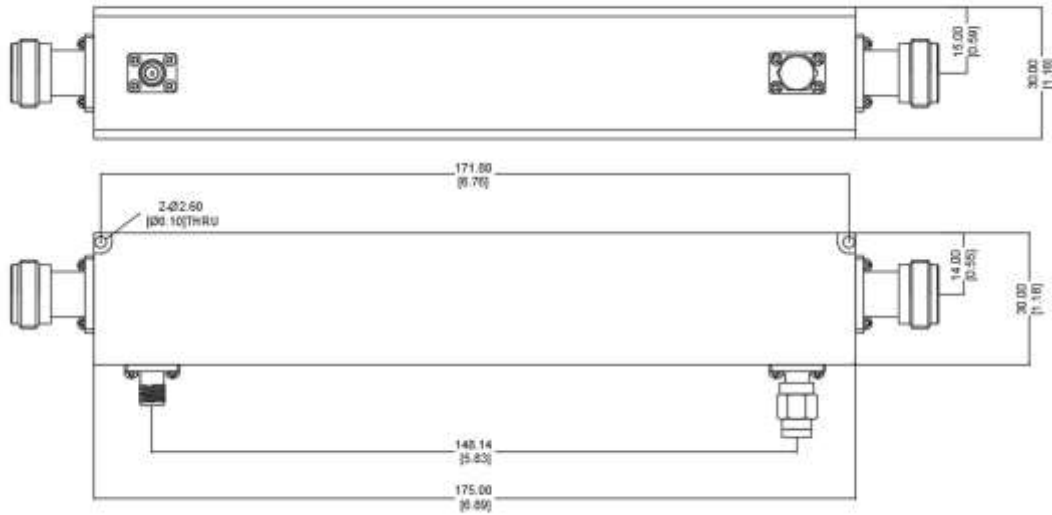

Product: High power Coupler

Part Number: LDC-0.5/18-40N-600W

Specification					
No.	Parameter	Minimum	Typical	Maximum	Units
1	Frequency range	0.5	-	18	GHz
2	Nominal Coupling		40		dB
4	Insertion Loss			0.5	db
5	Coupling Accuracy	-	-	±1.5	dB
6	Coupling Sensitivity to Frequency	±1	-		dB
7	Directivity:	10@(12-18GHz) 12@(8-12GHz) 16@(0.5-8GHz)	15		dB
8	VSWR	-	-	1.6	-
9	Power			600	W cw
10	Operating Temperature Range	-40	-	+85	°C
11	Impedance	-	50	-	Ω
12	Connector	N:N-F	OUT:N-F	COU:SMA-F	
13	Preferred finish	Black/Sliver/yellow/green			

No.89,Huahan Road, chenghua Zone Chengdu, Sichuan China Zip Code:610000

Outline Drawing:

All Dimensions in mm

Outline Tolerances $\pm 0.5(0.02)$

Mounting Holes Tolerances $\pm 0.2(0.008)$

All Connectors: N-Female SMA-F