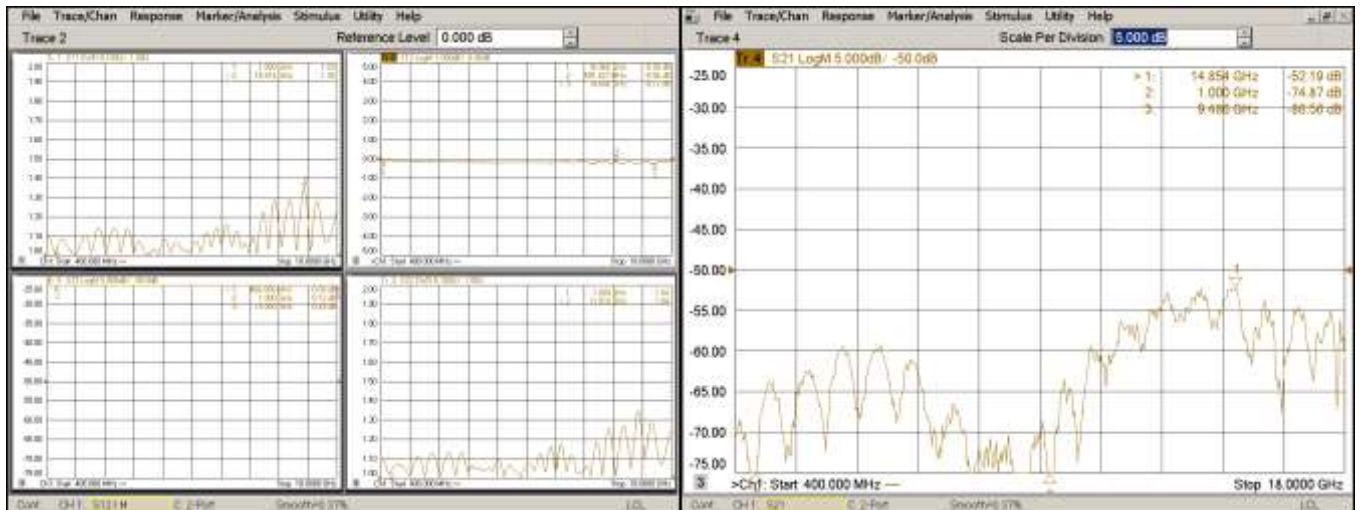

TEST DATA

成都利德尔科技有限公司 ChengDu Leader Microwave Technology Co.,Ltd

电话: 028-65199117 传真: 028-65199116

<http://www.leadermicrowave.com> sales@leader-mw.com

TEL: +86-28-65199117 FAX: +86-28-65199116

Add: 中国 成都市成华区华翰路 89 号 610000

No.89,Huahan Road, chenghua Zone Chengdu, Sichuan China Zip Code:610000